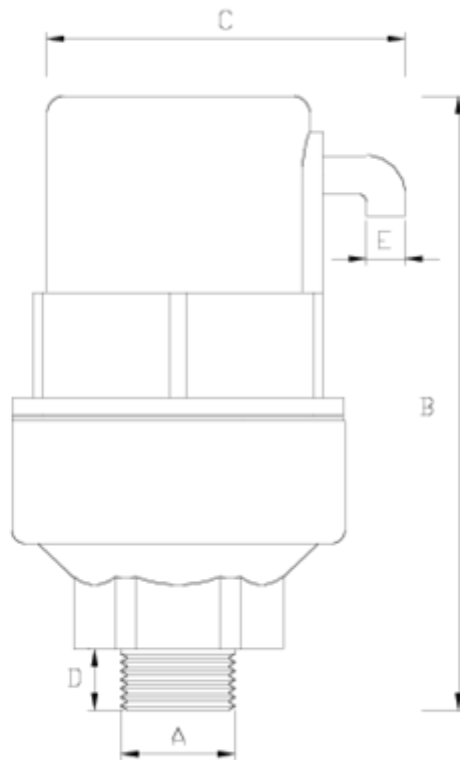

## Net air release valve

# Triple effect, elbow connection 3/8" (D1) - PA ITEM 312

REFERENCE	DESCRIPTION	Net weight	Volumen (m <sup>3</sup> )	Gross weight	Unidades lote
1017551	NET® AIR VALVE 1/2" PA TRIPLE EFFECT, ELBOW 3/8"	0,3033	0,02244	6,606	20
1017552	NET® AIR VALVE 3/4" PA TRIPLE EFFECT, ELBOW 3/8"	0,3539	0,02244	7,565	20
1017553	NET® AIR VALVE 1" PA TRIPLE EFFECT, ELBOW 3/8"	0,3611	0,02244	7,71	20

## ITEM 312 | Triple effect, elbow connection 3/8" (D1) - PA

Código	f A	Peso (g)	B	C	D	E	Material	PN	TIPO ROSCA
17051	1/2"	296	137	78	14	1/8"	PPFV	PN16	BSP
17052	3/4"	300	139	78	16	1/8"	PPFV	PN16	BSP
17053	1"	307	142	78	19	1/8"	PPFV	PN16	BSP
17551	1/2"	308	137	78	14	1/8"	PA	PN25	BSP
17552	3/4"	312	139	78	16	1/8"	PA	PN25	BSP
17553	1"	320	142	78	19	1/8"	PA	PN25	BSP