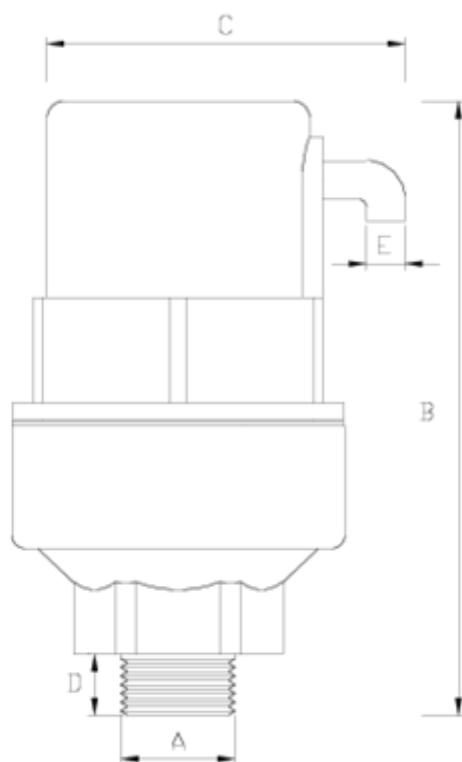

Net air release valve

Triple effect elbow connection 3/8" (D1) GRPP ITEM 312

REFERENCE	DESCRIPTION	Net weight	Volumen (m ³)	Gross weight	Unidades lote
1017053	NET® AIR VALVE 1" PP TRIPLE EFFECT, ELBOW 3/8"	0,312015	0,02244	6,728	20

ITEM 312 | Triple effect elbow connection 3/8" (D1) GRPP

Código	f A	Peso (g)	B	C	D	E	Material	PN	TIPO ROSCA
17051	1/2"	296	137	78	14	1/8"	PPFV	PN16	BSP
17052	3/4"	300	139	78	16	1/8"	PPFV	PN16	BSP
17053	1"	307	142	78	19	1/8"	PPFV	PN16	BSP
17551	1/2"	308	137	78	14	1/8"	PA	PN25	BSP
17552	3/4"	312	139	78	16	1/8"	PA	PN25	BSP
17553	1"	320	142	78	19	1/8"	PA	PN25	BSP