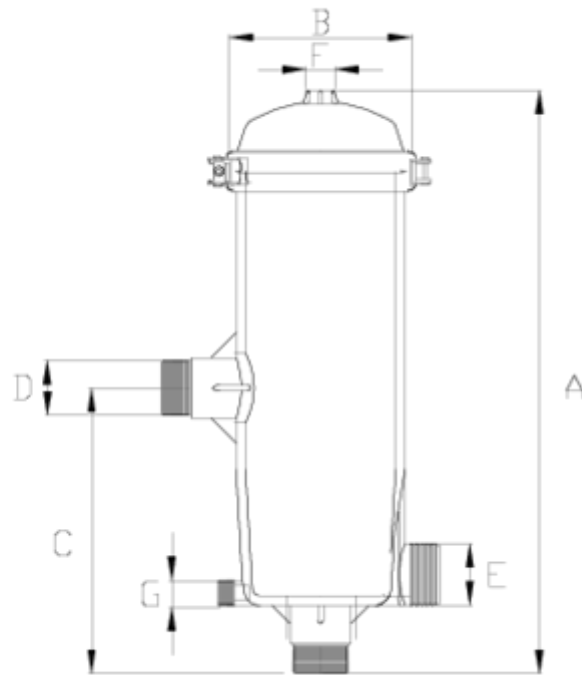

# Threaded outlet "BSP" super ITEM 318

REFERENCE	DESCRIPTION	Net weight	Volumen (m <sup>3</sup> )	Gross weight	Unidades lote
1008007	140 MESH RING FILTER,RED. M.THREAD OUT. 2"	6,7208	0,08678	14,995	2
1008017	120 MESH RING FILTER,RED. M.THREAD OUT. 2"	6,5008	0,08678	14,555	2

## ITEM 318 | Threaded outlet "BSP" super