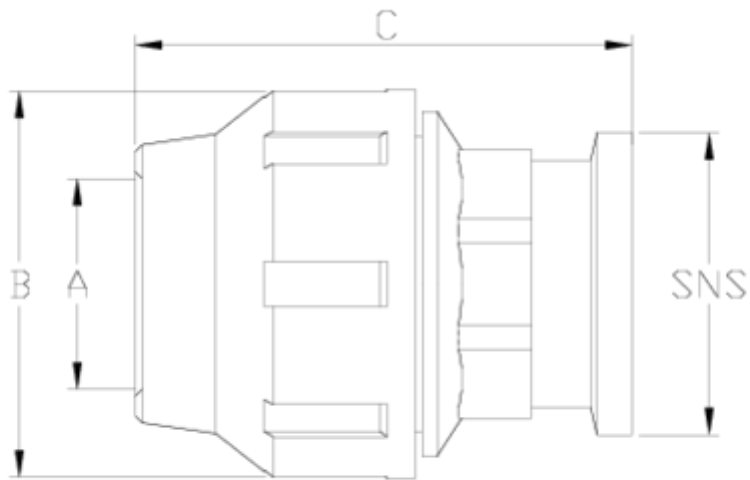

PP fittings for polyethylene

SNS® compression fitting connection

ITEM 926

REFERENCE	DESCRIPTION	Net weight	Volumen (m ³)	Gross weight	Unidades lote
1012381	SNS® COMPRESSION FITTING CONNECTION 63-2"	0,552	0,03174	5,97	10

ITEM 926 | SNS® compression fitting connection

Código	Ø tubo-SNS	Peso (g)	A	B	C	PN	SISTEMA
12381	63 - 63	557	64	109	145	PN10	MÉTRICO

Product Documents

Product Certificates

Company Certificates