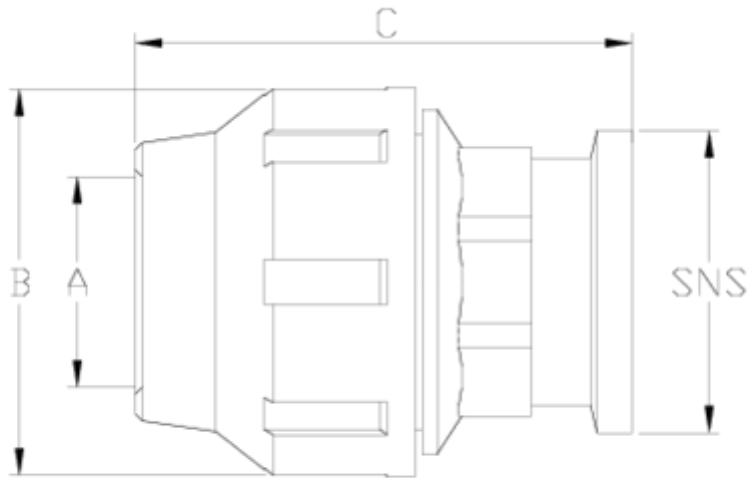

PP compression fittings

SNS® compression fitting connection

ITEM 928

REFERENCE	DESCRIPTION	Net weight	Volumen (m ³)	Gross weight	Unidades lote
112E381	ENLACE MIXTO SNS 63-2" GRIS	0,552	0,03174	5,97	10

ITEM 928 | SNS® compression fitting connection

Code	Ø pipe-SNS	Weight (g)	A	B	C	PN	SYSTEMA
12E381	63 - 63	557	64	109	145	PN10	METRIC

Product Documents

Product Certificates

Company Certificates