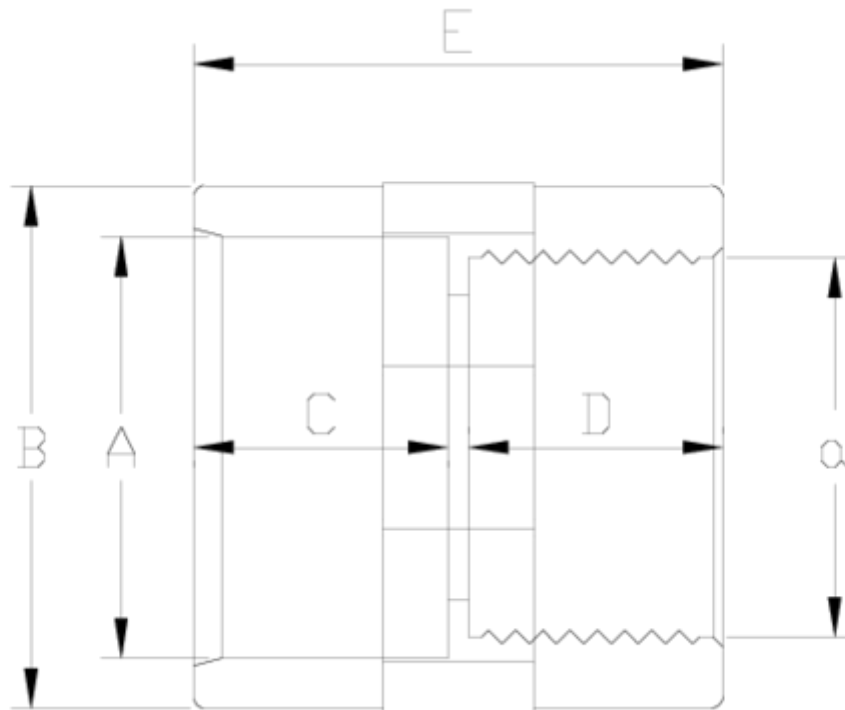

PVC-U pressure fittings

Plain/threaded coupling white range

ITEM 044

REFERENCE	DESCRIPTION	Net weight	Volumen (m ³)	Gross weight	Unidades lote
1002575	UNION BUSH 50-1 1/2" - WHITE	0,0999	0,03129	10,496	100
1002576	UNION BUSH 63-2" - WHITE	0,209068	0,04460	16,41	75

ITEM 044 | Plain/threaded coupling white range

Código	A-a	Peso (g)	B	C	D	E	PN	ROSCA
02575	50-1 1/2"	100	61	32	24	61	PN10	BSP
02576	63-2"	153	75	39	28	72	PN10	BSP

Product Documents

Product Certificates

Company Certificates