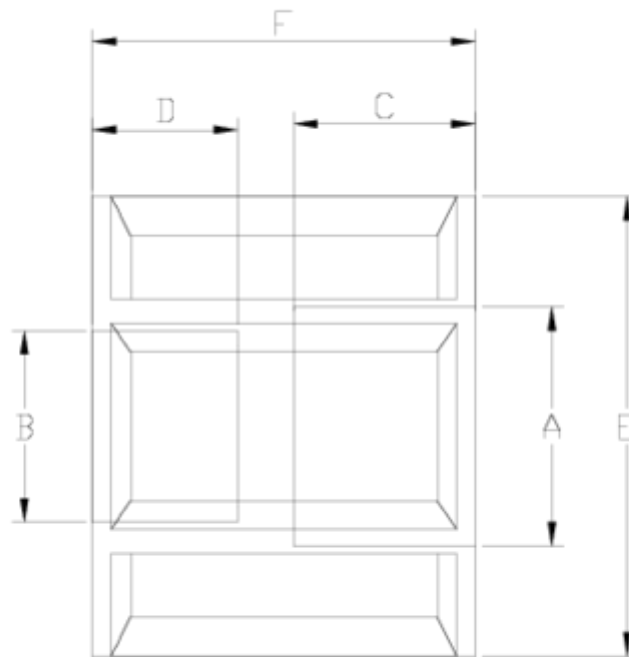

PP threaded fittings

female threaded union bush reducing ITEM 122

REFERENCE	DESCRIPTION	Net weight	Volumen (m ³)	Gross weight	Unidades lote
1004140	PP RED. COUPLING F.THREAD 3/4"-1/2"	0,015767	0,01553	3,48	200
1004142	PP RED. COUPLING F. THREAD 1"-3/4"	0,025733	0,01553	2,9	100

ITEM 122 | female threaded union bush reducing

Código	f tubo - A-B	Peso (g)	C	D	E	F	PN	TIPO ROSCA
04140	3/4"-1/2"	15	16	15	33	39	PN10	BSP
04121	1"-3/4"	32	18	17	45	40	PN10	BSP

Product Documents

Product Certificates