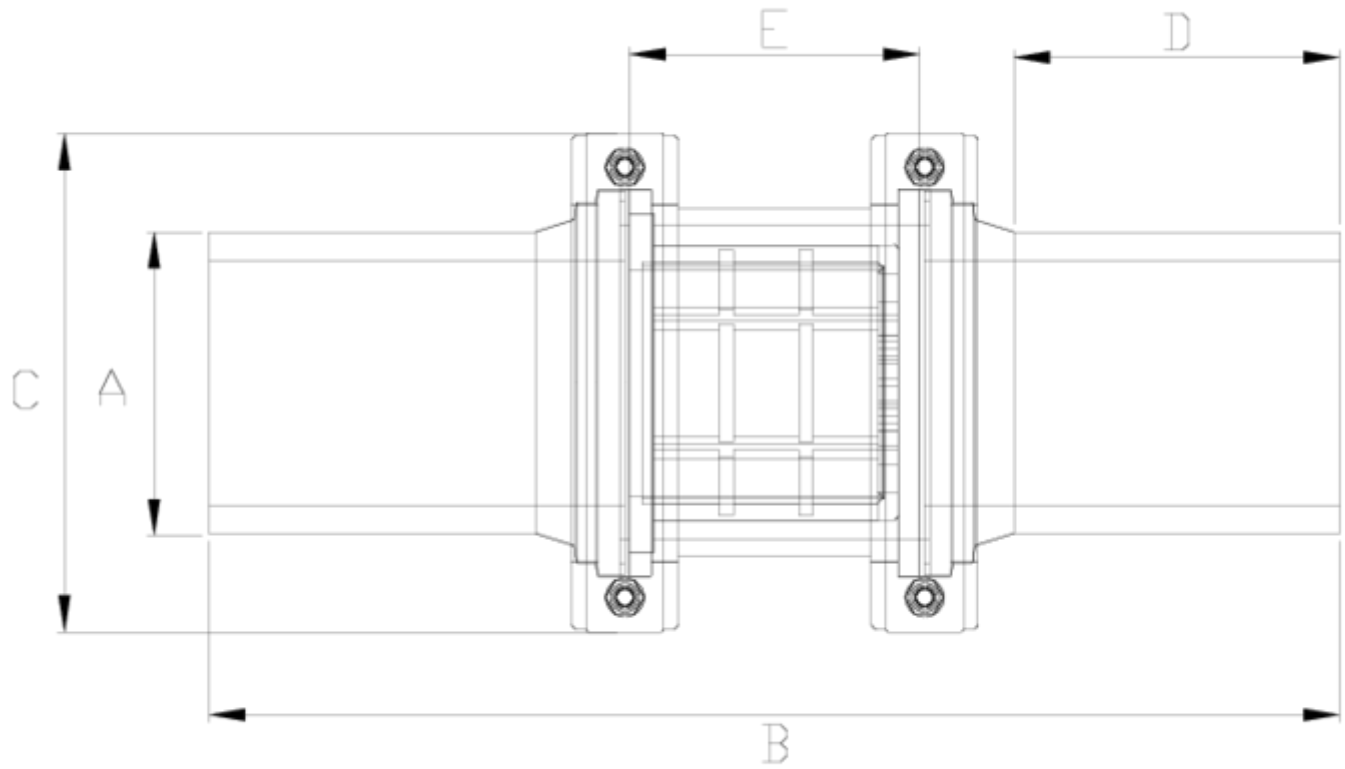

# Line filter PE-PE outlet - screen sight glass ITEM 517

REFERENCE	DESCRIPTION	Net weight	Volumen (m <sup>3</sup> )	Gross weight	Unidades lote
108N048	NETV. SIGHT GLASS STRAIN.,THERMO OUT. 90	3,185	0,08677	15,617	4
108N049	NETV. SIGHT GLASS STRAIN.,THERMO OUT. 110	3,304575	0,08677	14,24	4
108N050	NETV. SIGHT GLASS STRAIN.,THERMO OUT. 125	3,709	0,06347	8,21	2
108N051	NETV. SIGHT GLASS STRAIN.,THERMO OUT. 140	6,1831	0,04836	13,0313	2
108N052	NETV. SIGHT GLASS STRAIN.,THERMO OUT. 160	6,705	0,08677	14,082	2

## ITEM 517 | Line filter PE-PE outlet - screen sight glass