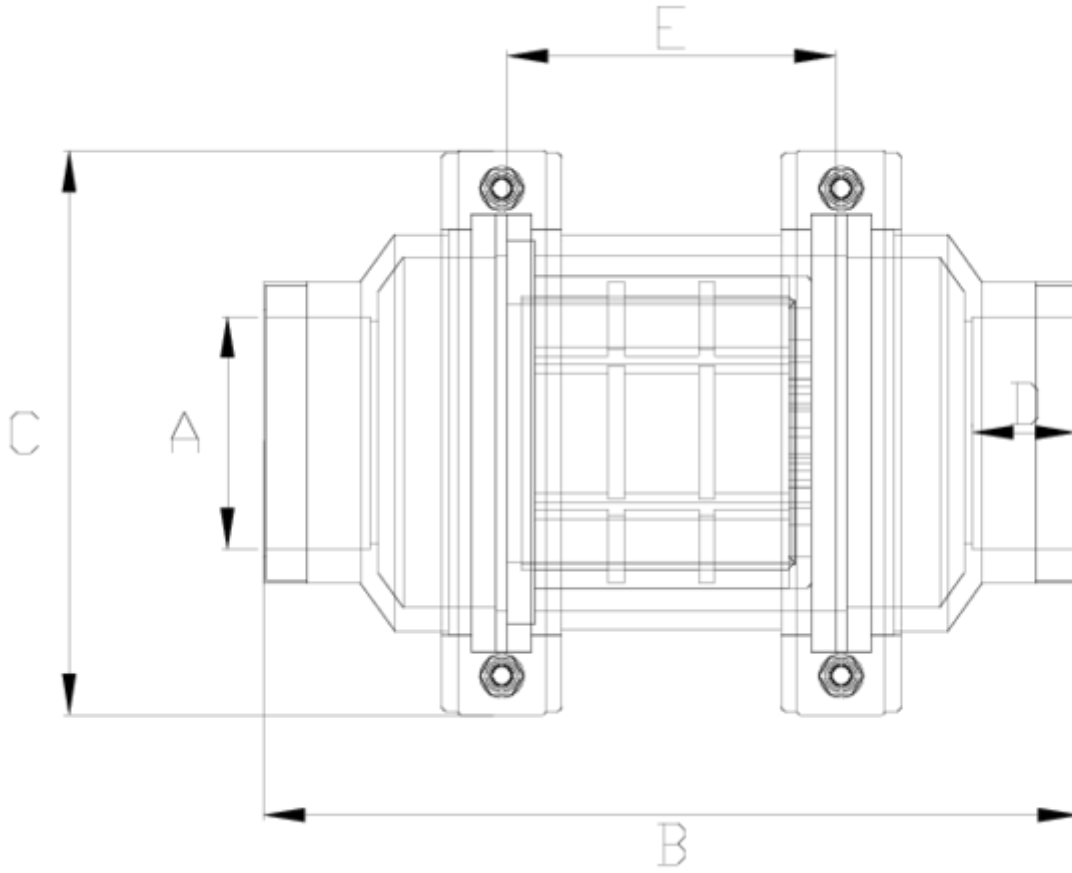

Netvitc System® Filters

Line filter female threaded outlet - screen sight glass ITEM 518

| REFERENCE | DESCRIPTION | Net weight | Volumen (m ³) | Gross weight | Unidades lote |
|-----------|---|------------|---------------------------|--------------|---------------|
| 108N027 | NETV. SIGHT GLASS STRAIN.,F.THREAD 2 1/2" | 3,151 | 0,06149 | 13,52 | 4 |
| 108N028 | NETV. SIGHT GLASS STRAIN.,F.THREAD 3" | 2,997 | 0,04879 | 12,57 | 4 |
| 108N029 | NETV. SIGHT GLASS STRAIN.,F.THREAD 4" | 3,222 | 0,04879 | 13,47 | 4 |

ITEM 518 | Line filter female threaded outlet - screen sight glass

Product Documents

Product Certificates

Company Certificates