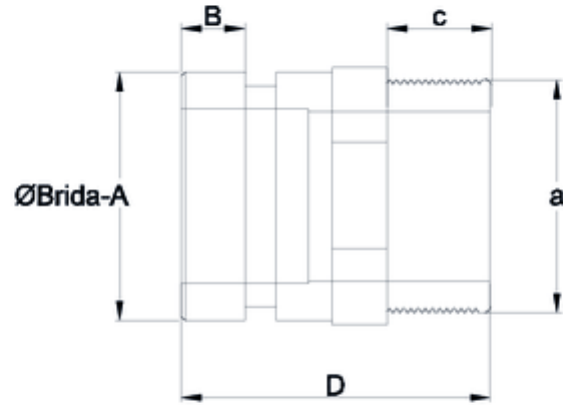

# Netvitc® coupling male threaded ITEM 955

REFERENCE	DESCRIPTION	Net weight	Volumen (m <sup>3</sup> )	Gross weight	Unidades lote
110N107	NETVITC COUPLING MALE THREAD 2"	0,155	0,00891	3,243	20