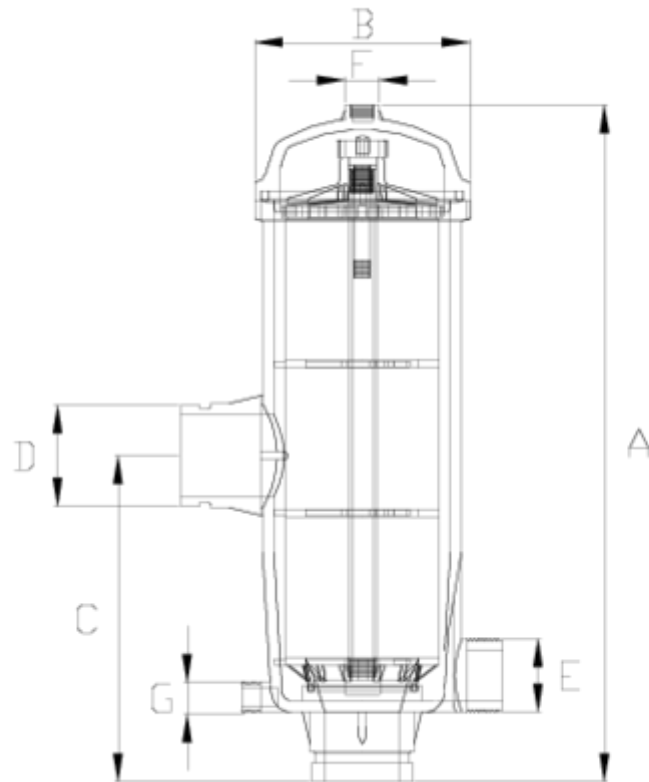

# Reducing Netvitc outlet ITEM 320

REFERENCE	DESCRIPTION	Net weight	Volumen (m <sup>3</sup> )	Gross weight	Unidades lote
1008009	140 MESH RING FILTER,RED. NETVITC OUT. 2"	6,7583	0,08678	15,07	2
1008019	120 MESH RING FILTER,RED. NETVITC OUT. 2"	6,435	0,08678	13,843	2